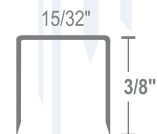

TRAXX PadPro™

50 SERIES, 75 SERIES

HAMMER TACKERS

The Professional's Choice in Heavy-Duty Hammer Tackers for Carpet Pad

TRAXX PadPro 50 (#TTX-PP5000)

- Drives the 5000 series staples, including the 5010D divergent point.
- Easy bottom-loading for a quick reload of staples.
- Easy clearing of jams.
- Ergonomic handle for installer comfort.

TRAXX PadPro 75 (#TTX-PP7500)

- Drives the 7500 series staples, including the 7512D divergent point.
- Easy bottom-loading for a quick reload of staples.
- Easy clearing of jams.
- Ergonomic handle for installer comfort.

DRIVES TRAXX CARPET PAD STAPLES!

TXF-7512D

FEATURES	BENEFITS
High Strength Steel	Drives into Hard Subfloors, including OSB
Sharp Divergent Point	Staple Legs Diverge into Subflooring Providing Superior Attachment of Pad
Galvanized	Long-Lasting Protection Against Rust in High Moisture Areas and After Carpet Cleaning

1201 E. Lexington Avenue | Pomona, CA 91766
909-623-8032 | www.traxxcorp.com