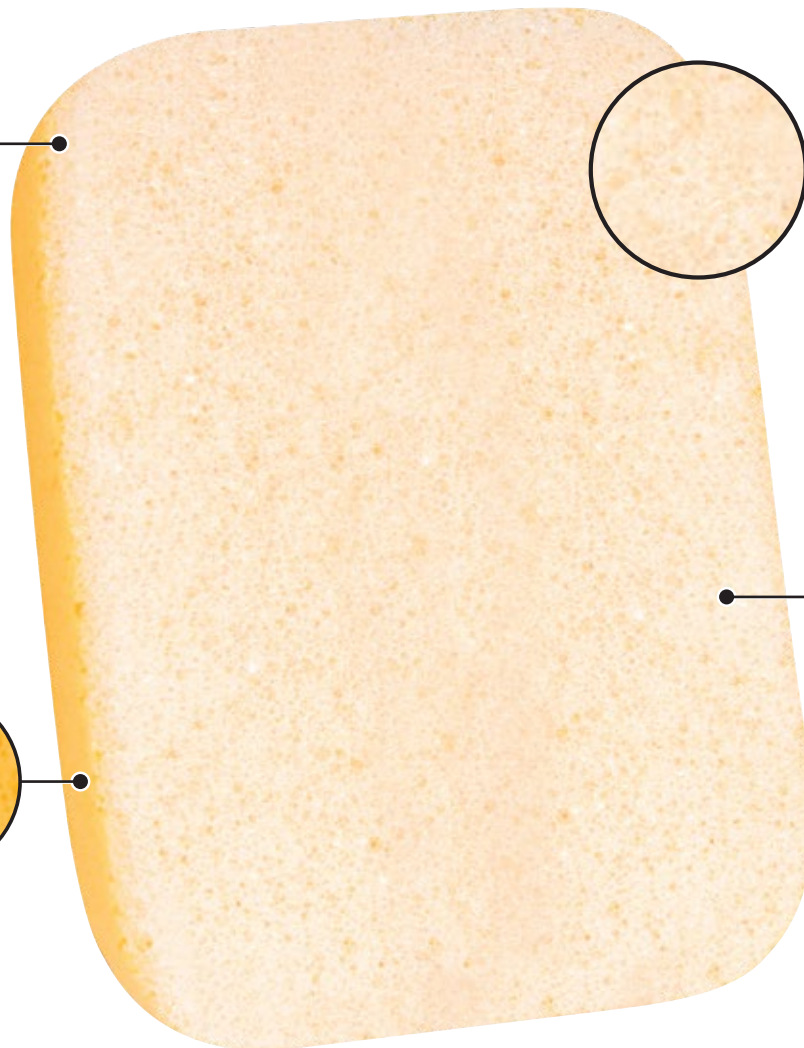

## SMOOTH

Rounded corner design prevents digging out or marring grout

## TOUGH

Scrub pad removes tough stains

## HEAVY DUTY

Professional, heavy duty sponge with premium density for removing excess grout

## HIGH ABSORBANCY

Hydrophilic design for high water holding capacity

The QEP® Extra Large Scrubbing Sponge features a two-sided design for both general purpose cleaning and scrubbing, making it ideal for grouting during tile installation. Featuring a scrub pad on one side, this sponge helps to remove epoxy grout and other hard-to-remove material. The sponge side is also great for washing cars and boats. Sponge measures 7.5" x 5.25" x 2.0".