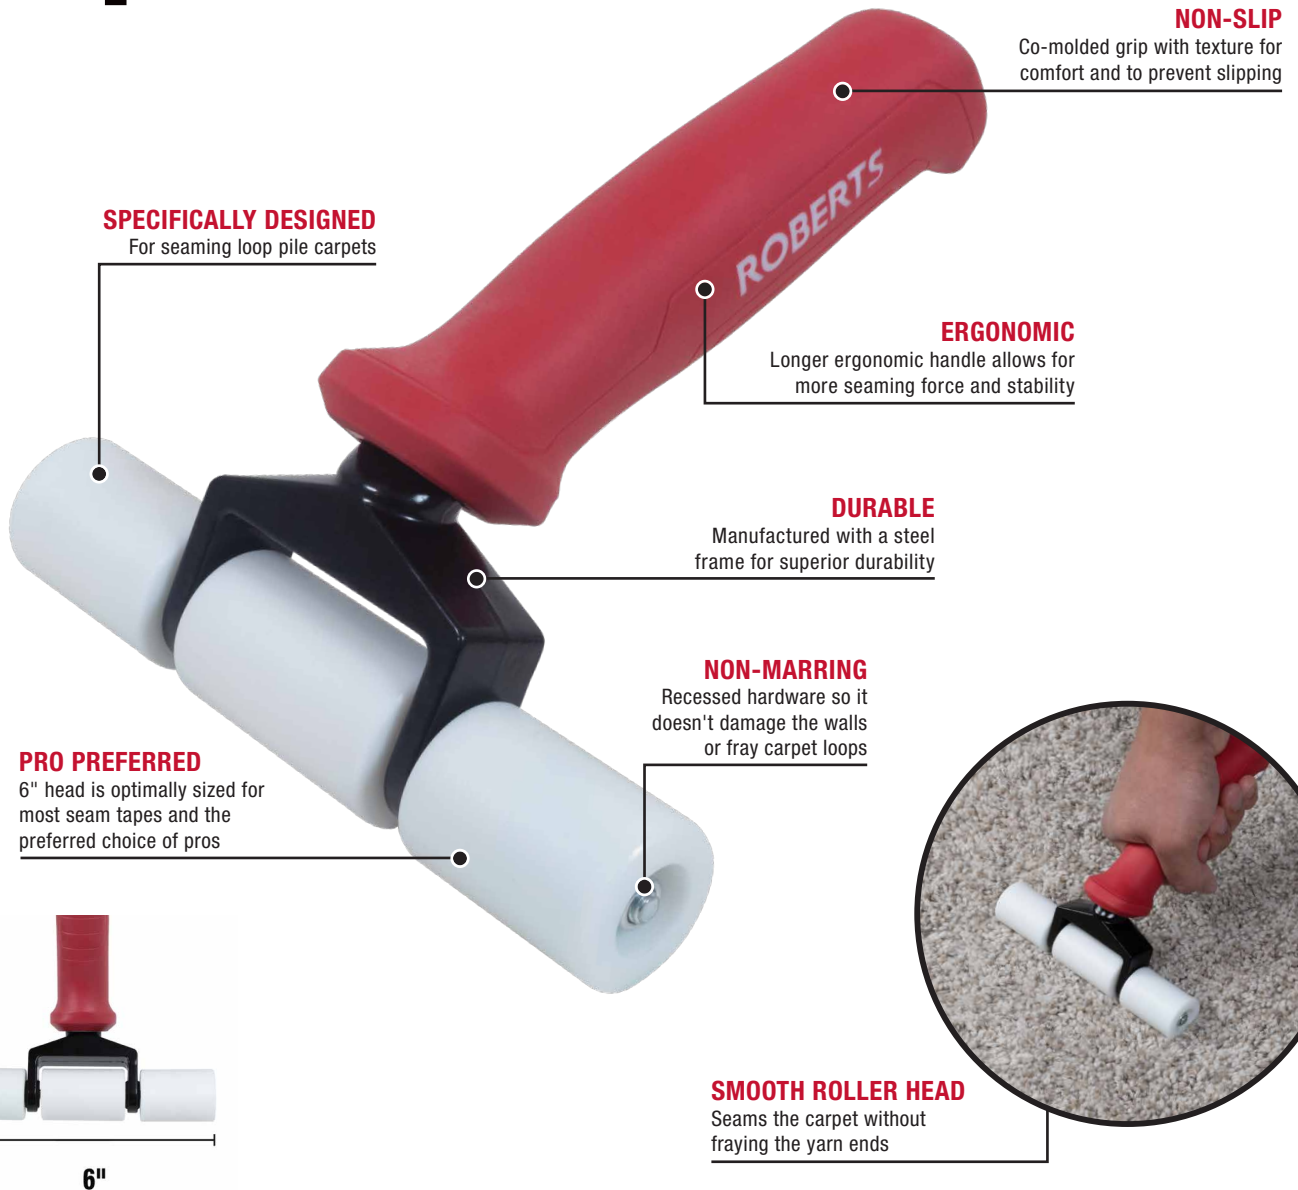

6" Pro Cut Pile Carpet Seam Roller

SMOOTH ROLLER HEAD
Seams the carpet without fraying the yarn ends

Scan here for
PRODUCT
INFORMATION

The ROBERTS 6" Pro Cut Pile Carpet Seam Roller is ideal to seam cut-pile and Saxony carpets, as well as vinyl flooring. The smooth roller head seams the carpet without fraying the yarn ends, and delivers seams that have the carpet backings flush with one another, without gaps or overlays. This is a great tool to create seams that are invisible to the eye – at great value.