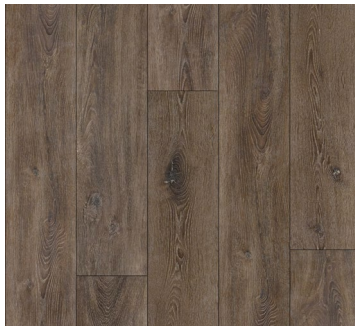

WATERPROOF LUXURY VINYL

TIMELESS OAK

Floor Type: SPC

Size: 7" x 48"

Thickness: 6.5 mm (includes 1.5 mm pad)

Edge: Beveled & Painted Edges

Wear Layer: 20 mil

Surface: EIR

Finish: Aluminum Oxide

SqFt Per Carton: 23.36

Cartons Per Pallet: 55

Installation: 2G/5G-i Advanced Push Down

Limited Warranty*: 50 Year Residential /10 Year Commercial

Coordinating Trim Available

TIMBER OAK
ALVFH751912

SMOKED OAK
ALVFH751913

PINION OAK
ALVFH751910

WHITE OAK
ALVFH751911

*See warranty sheet for full details.