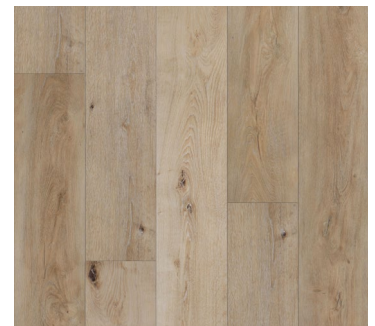

WHITE OAK
ALVFH751911

*See warranty sheet for full details.