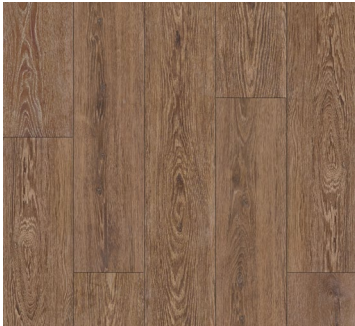

WATERPROOF LUXURY VINYL

TIMELESS OAK

Floor Type: SPC

Size: 7" x 48"

Thickness: 6.5 mm (includes 1.5 mm pad)

Edge: Beveled & Painted Edges

Wear Layer: 20 mil

Surface: EIR

Finish: Aluminum Oxide

SqFt Per Carton: 23.36

Cartons Per Pallet: 55

Installation: 2G/5G-i Advanced Push Down

Limited Warranty*: 50 Year Residential /10 Year Commercial

Coordinating Trim Available

TIMBER OAK
ALVFH751912