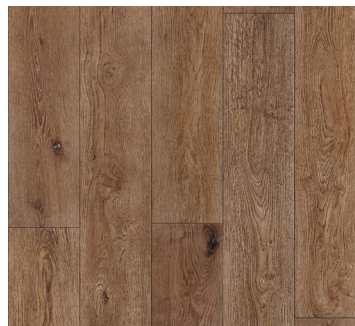

WATERPROOF LUXURY VINYL

TIMELESS OAK

Floor Type: SPC

Size: 7" x 48"

Thickness: 6.5 mm (includes 1.5 mm pad)

Edge: Beveled & Painted Edges

Wear Layer: 20 mil

Surface: EIR

Finish: Aluminum Oxide

SqFt Per Carton: 23.36

Cartons Per Pallet: 55

Installation: 2G/5G-i Advanced Push Down

Limited Warranty*: 50 Year Residential /10 Year Commercial

Coordinating Trim Available

TIMBER OAK
ALVFH751912

SMOKED OAK
ALVFH751913

PINION OAK
ALVFH751910

WHITE OAK
ALVFH751911

*See warranty sheet for full details.